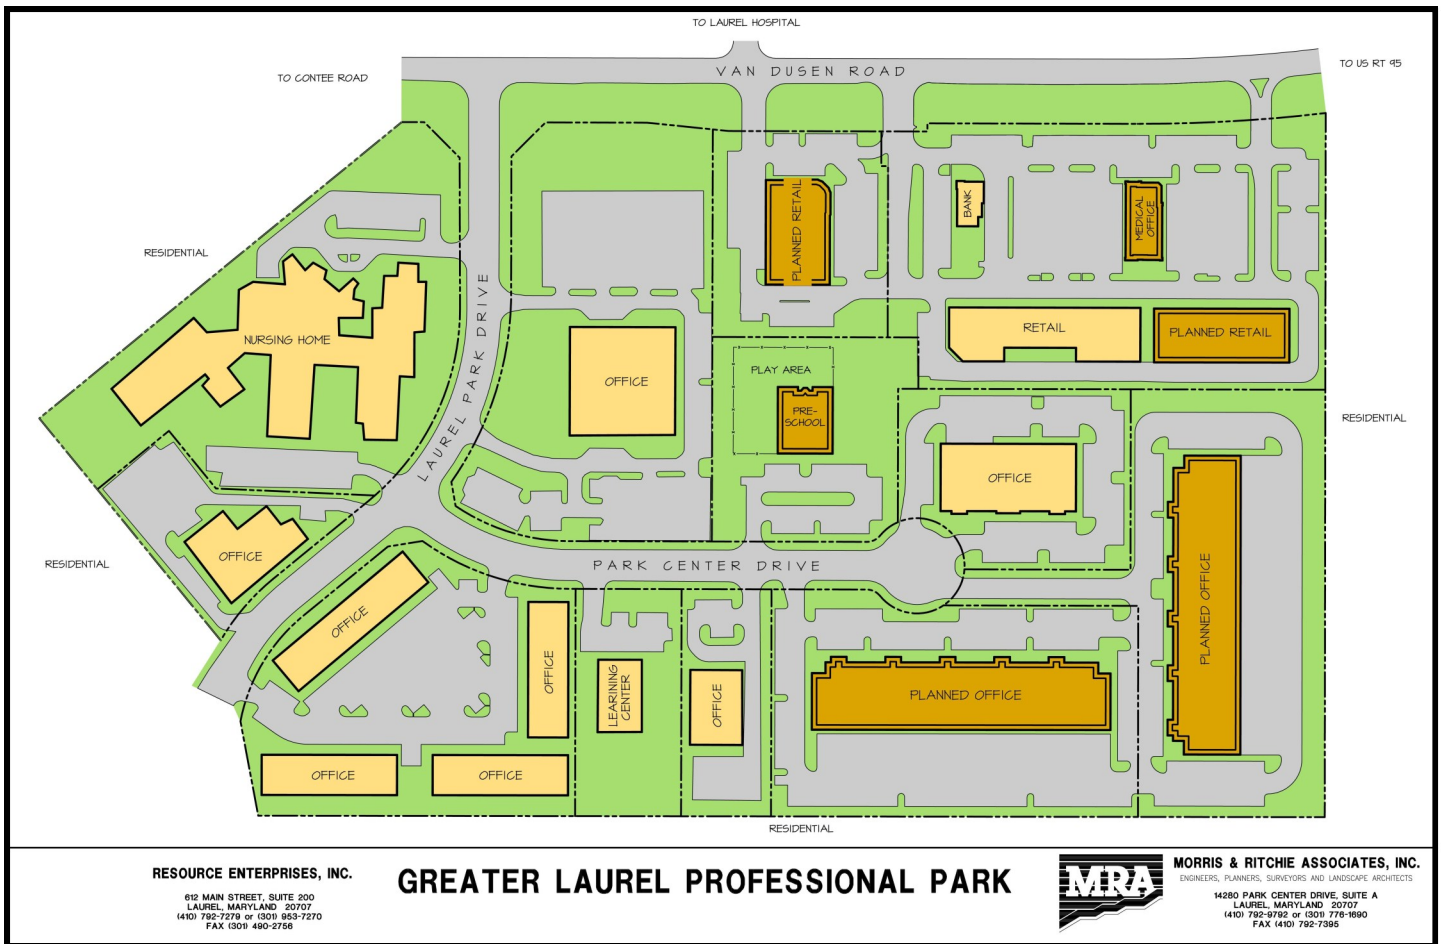

Centrally located in one of the fastest growing areas of development in the Baltimore-Washington Corridor. Excellent development opportunity for retailer/business that desires close proximity to several large new upscale single family home developments, 50+ resort community and new and existing commercial development including the area's newest premier one-level executive office condominiums. For information on this area's increasingly attractive demographics, visit www.laurel.md.us.

- Minutes to I-95, Intercounty Connector (ICC, MD 200), Route 1 and MD 295
- Easy access to BWI Airport
- Directly across from Laurel Regional Hospital
- Convenient to housing, shopping, restaurants, daycare and recreational facilities
- Served by public transportation
- Located in the City of Laurel